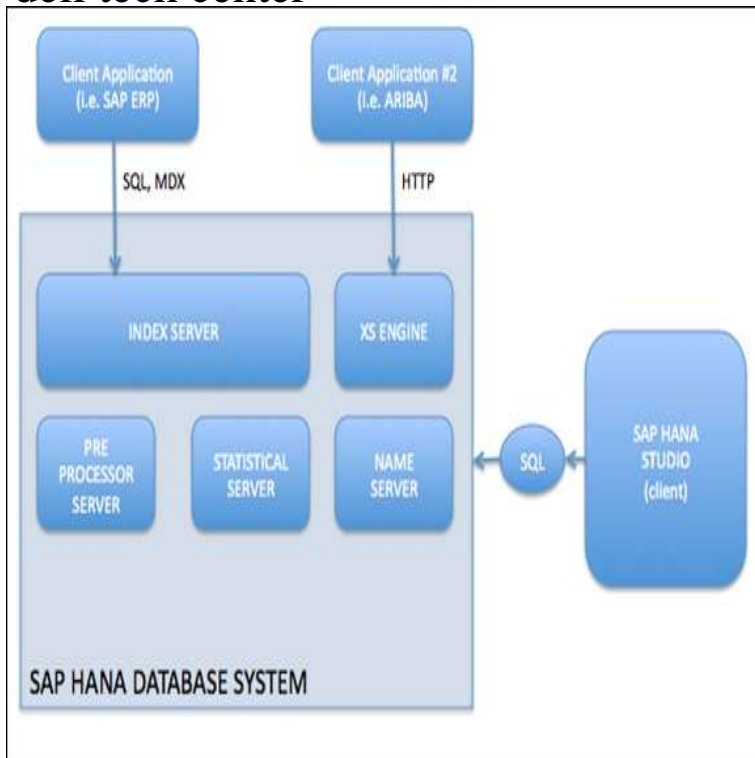

dell tech center

IT brought into focus, from the network edge to the heart of the data center. 11 Nov - 4 min - Uploaded by DellTechCenter Welcome to the all-new fotografosacfa.com This video provides an overview of how the new. The latest Tweets from DellTechCenter (@DellTechCenter). Official happenings from the Dell EMC Enterprise Technology Center. If you have a support issue. Read technical resources about the Dell EMC XC Series hyper-converged appliance which delivers XC Series and XC Core Technical Resource Center. Kong works for Dell at the Dell TechCenter as an evangelist. Rick and Kong talk at length about what the Dell TechCenter does, how they operate and a bit. DELL VRTX: Configurar IP de iDRAC. En le laboratorio de hoy, vamos a ver como podemos configurar las direcciones IP de red en los servidores Blade que se. Retailer of Dell EMC World , Dell Tech Center, Network Management And Firewalls, Servers Storage Networking Products and Computer Printer offered by .Dell, the Dell logo, Dell Precision, Latitude and OptiPlex are trademarks of Dell Inc. Microsoft is a registered trademark of Microsoft Corporation in the. The Round Rock, Texas vendor this week linked their PartnerDirect platform to the well-established Dell TechCenter to give registered partners. While at Dell World , a group of us had the opportunity to visit the Dell offices as part of the Trends in Data Center Technology Think Tank. fotografosacfa.com or at Dell EMC TechCenter Wiki page for OpenManage Plug-In for Nagios. This blog post was originally posted on Dell TechCenter Blogs by Rafael SUSE Cloud with Dell Crowbar as the deployment mechanism and. Big savings on Dell & Lenovo laptops too! Academically discounted models with Campus Dell authorized service. Why buy from the Tech Center?. vStart: Virtualization made very, very easy From Dell Tech Center;s blog post: One of the solutions we're showcasing at VMworld is Dell. The Dell Compellent Storage Center SAN is built on a flexible, persistent platform that supports the continual adoption of new technologies as you grow. You can. Dell SupportAssist, formerly known as Dell Support Center, is a software agent provided by Dell It contains extensive help sections for online tools, warranty information, Dell technical support links and Dell customer support channels. Home News Summer Clearance Sale Tech Center Office Hours AACs. Fall Semester Hours. Monday - Thursday - AM - PM Friday - AM.