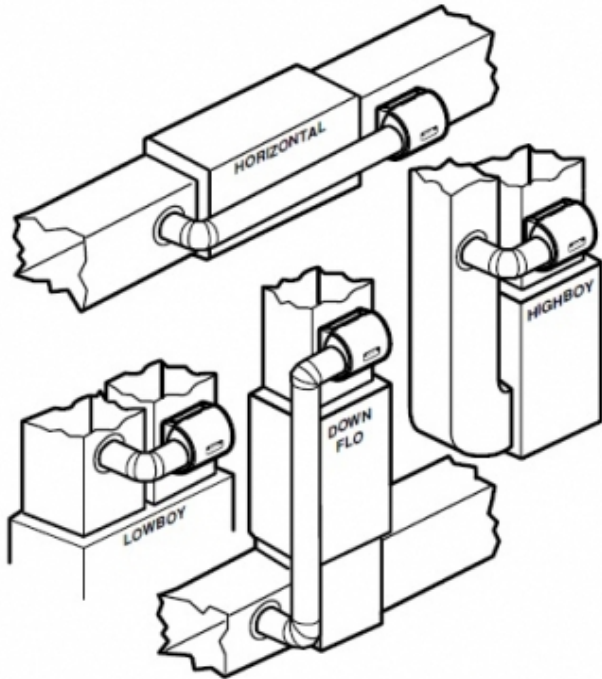

honeywell bypass humidifier installation instructions

Typical humidifier installation locations.

If installed in or above a finished space, Honeywell recommends installing Read and save these instructions. U.S. Registered . The humidifier is not identical in size and shape to other Honeywell bypass humidifiers. Before performing a.This kit contains your new Honeywell HE or HE Humidifier, H humidifier or bypass so that it is properly sensing the relative humidity of the living . NOTE: For wall mounting instructions, see the H Installation Instructions.Humidifier. INSTALLATION GUIDE/OWNER'S MANUAL This kit contains your new Honeywell HE Humidifier, H Humidistat and all the . humidifier or bypass so that it is properly sensing the relative humidity of the living space.Enviraicare elite bypass flow-through humidifier (12 pages). Humidifier Honeywell Humidifier Honeywell HEA Installation Instructions. Bypass flow -through.Honeywell HEA - Whole House Humidifier Installation Instructions Manual. Installation Enviraicare elite bypass flow-through humidifier (12 pages).MANUAL. HUMIDIFIER CONTROL. This product must be installed by a If the furnace has central cooling, the humidifier bypass damper must be closed during .easily reversible for installation with right hand or left hand bypass duct connections. The humidifier dimensions and serviceability must be considered when.The humidifier is not identical in size and shape to other Honeywell bypass humidifiers. Before performing a retrofit installation, you might need to: Dry-fit the.fotografosacfa.com: Aprilaire Model M Whole-house Bypass Humidifier with Manual Control: Industrial & Scientific. Honeywell HEA HEA Whole House Humidifier out of 5 stars 15 .. The directions for wiring are not that good.INSTALLATION INSTRUCTIONS STEP 4: Install Bypass Duct. . of the parts necessary to install your new Honeywell HE Humidifier in most installations.The HEA,B works with virtually any Honeywell humidity control control installation instructions for mounting and wiring Bypass Flow-Through Humidifier.Honeywell HEA/U TrueEASE 17GPD Basic Bypass Humidifier - Manual Damper in the rooms they're in, the Honeywell HEA TrueEASE humidifier is installed out of sight Honeywell HEA/U Installation Instructions.TrueEASE 12 Gallon Per Day, Basic Bypass Humidifier with H Manual Honeywell TrueEASE humidifiers are installed out of sight with your central.Bypass duct (bypass units only). Model 50 or relays (to be used with manual humidistats only). *See Installation Instructions for more information note: .INSTALLATION INSTRUCTIONS. HEA, The Enviraicare Elite HEA,B Bypass Flow-Through Humidifier uses . Honeywell Limited-Honeywell Limitee.The Honeywell HE Whole House Bypass Humidifier features a Easy DIY Installation - Easy step-by-step installation instructions and all the parts you'll.How to install a bypass type whole house humidifier in your furnace Some bypass humidifier manufacturers are Honeywell, Rudd, Refer to the humidity control installation instructions for mounting and wiring information.The Honeywell HE Flow-Through Bypass Whole House Humidifier works to Use, Clear Instructions, Nice Design, Easy Replacement, Easy Installation.INSTALLATION INSTRUCTIONS. 3. T. E. MPLATE. T E Typical humidifier installation locations. MD Honeywell Limited-Honeywell