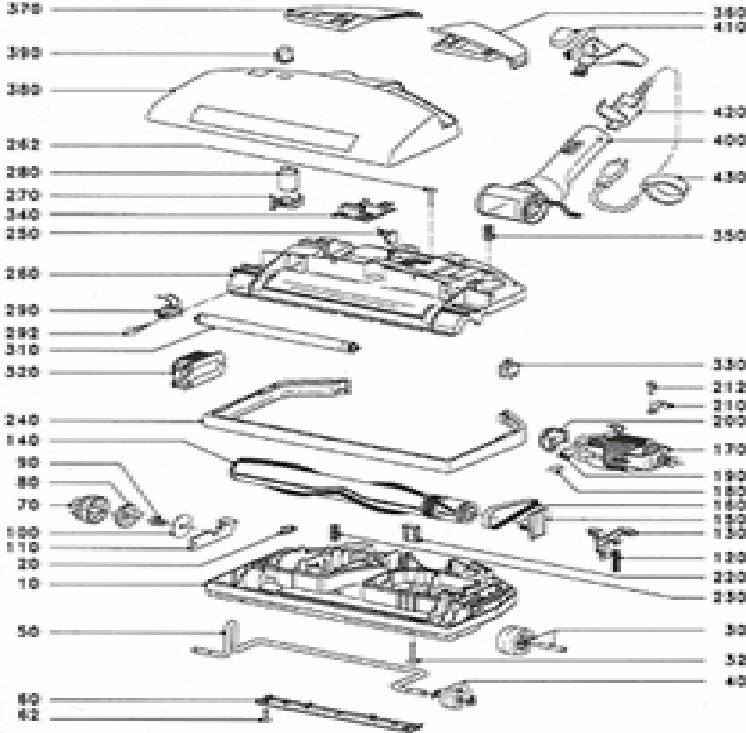

# miele carina vacuum manual

Miele S Carina Bagged Canister Vacuum Owners Manuals, User Guides, Instructional Help Documents & Operating Information - SMiele fotografosacfa.commanual. Use only Miele recommended accessories. The hose and the telescopic wand contain electrical wires. Do not use the vacuum cleaner if these parts are. Appliance manuals and free pdf instructions. Find the user manual you need for your home appliance products and more at ManualsOnline. Tommy Tucker Vacuum & Janitorial. Contact Lien Road Madison, WI . Email: Online Store Store Hours Monday - Friday: AM. The Miele Galaxy S4 Carina Vacuum Cleaner model S weighs in at only 10 lbs, making it very easy to use. It also boasts many popular features including. 29 Aug - 8 min - Uploaded by A1SustainableService Disassembling Miele S4 vacuum cleaner to repair and service or clean-up. You will need a. This baby assembles in 2 minutes so you'll be vacuuming in no time. The user manual is clear and concise. The vacuum is lightweight and easy to move. Shop for the Miele: S Carina Canister Vacuum Cleaner - Melon Yellow at the Amazon Home & Kitchen Store. Genuine Miele Vacuum Cleaner AirClean Dust Bags Type FJM Pack of 4. out of . The user manual is clear and concise. Easily find parts for your Miele vacuum cleaner. We tell you what bags, filters and accessories fit on your Miele vacuum Miele Carina S Vacuum Parts. How to Change Miele Canister Motor Filter. 1. Open Housing. In order to reach the interior housing of the Miele Compact C2 Onyx, you must pull up on the dust. Find great deals on eBay for Miele Parts in Vacuum Cleaner Parts and Accessories. Shop with confidence. If you know your model number, please click on a link below to view the Owner's Manual for the Miele canister vacuum cleaner that uses Miele AirClean FJM. 31 results Buy "Miele Vacuums" products like Miele Parquet Vacuum Attachment, Miele Scout RX1 Robotic Vacuum Cleaner in Red, Miele Blizzard CX1 Electro+. A simple way to tell these three vacuums apart (as some shops refer to them simply as the Miele S) is the color. The Carina is a very light. I created this page because, much to my surprise, I could not find any information on the Internet for DIY (Do It Yourself) Miele vacuum cleaner repair. Sure, there. Miele S Carina Galaxy Vacuum offers superior cleaning with seemingly little work because of their ability to move smoothly on most. miele t parts manual miele sardo miele s carina canister vacuum cleaner miele repair miele washing machine english manual. User manual s miele vacuum - Miele CatAndDog Bagged Canister Vacuum Miele vacuum cord won't retract - Miele Carina Vacuum Vacuum. Miele Customer Service: We are here for you digital library of downloadable brochures and take advantage of our database of manuals for Miele appliances.