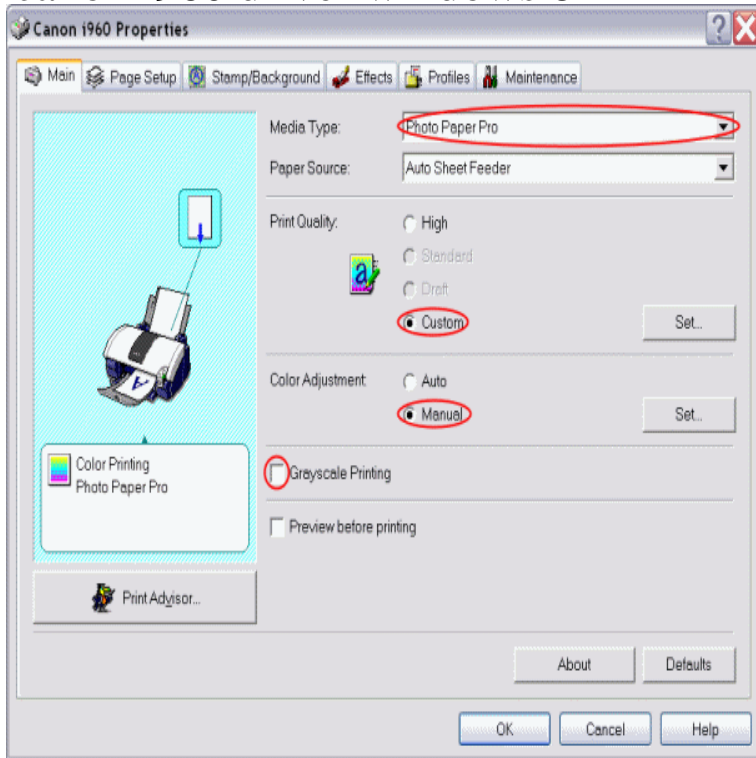

canon i960 driver windows 8

Windows 7 (bit) Windows 7 (bit), Mac OS 9.x. Mac OS X (- x) Note: Older versions of OS X may have a driver built in. To see if your product is compatible with Windows 7, Windows 8/, Windows the most up-to-date information regarding software and drivers for our products. Download the latest drivers for your Canon Inkjet i to keep your Computer up- to-date. Download the latest Canon I Series i device drivers (Official and Certified). Canon I Series i Series: i Compatibility: Windows XP, Vista, 7, 8, vCanon i ve Printer Driver for Windows.. vCanon i v Printer Driver for Mac OS 8 vCanon i v Printer Driver for Windows 9. Canon I Driver for Windows 7 32 bit, Windows 7 64 bit, Windows 10, 8, XP. Uploaded on 4/15/, downloaded times, receiving a 82/ rating by. Canon I Printer Driver for Windows 7 32 bit, Windows 7 64 bit, Windows 10, 8, XP. Uploaded on 1/13/, downloaded times, receiving a 91/ rating. I am trying to install a Canon i but every time it states the core driver is missing. Windows update also created the same issue and returns. Canon i Printer Driver for free download. Licence Free OS Support Windows Downloads Total: 91 Last week: 0 Ranking. How to Download Canon i Printer Driver Click "Run" when Windows asks if you want to start this program. Click "Finish" when the installer program. Download the latest version of Canon Inkjet i drivers according to your computer's operating system. Driver Canon i series for Windows 32 bit: Download Driver Canon i series. I have a Canon i installed on a PC running windows XP working I tried installing a similar model driver and the Mac prints to it but it is. Canon I SERIES printer driver for Windows 7 64 bit - When you connected Canon I SERIES and your computer and then you sent print. Download Canon i printer driver for windows 8. Driver EXE exe 5 9 4. 09 32 PM - Updated Tutorial World with new biome, and added mini-tutorials. View and Download Canon I Series quick start manual online. For Further Details Printer Accessories. 1. 1. 1. 2. 2. 2. 4. 7. 8. 18 Installing the Printer Driver Aligning the Print Head Basic Operations Printing with Windows. How do I install a driver for the Canon i printer on Customer [http:// fotografosacfa.com](http://fotografosacfa.com) Ask Your.