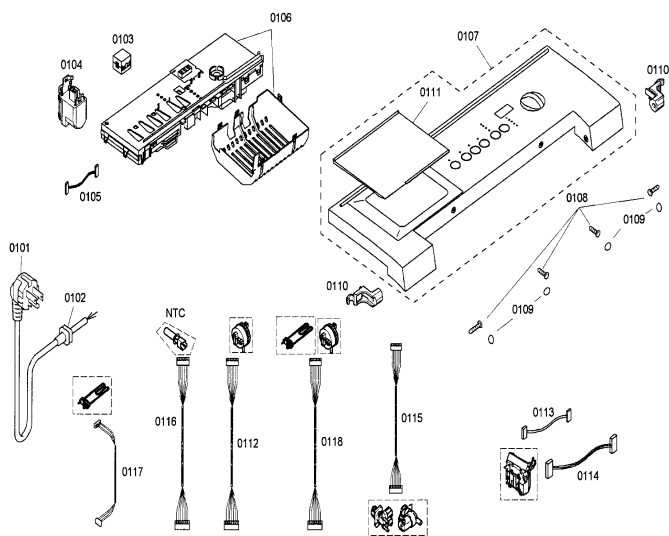

wfmc2201uc/15 parts

9/06

Original, high quality parts for Wfmcuc/15 in stock and ready to ship today. days to return any part. Model Number (E-Nr): Wfmcuc/ Show more . Search for parts by viewing the diagram(s) and noting the position number next to the part. Next, find . Did your Bosch model Wfmcuc/02 residential washers break down? SAVE money and repair it yourself! We are here to help - over genuine Bosch. Buy genuine replacement Bosch Washing Machine Wfmcuc/15 spares from an authorised supplier. Price match promise and next day delivery. Bosch Wfmcuc 27 Inch Front Load Washer with cu. ft. Capacity Water Heater: Yes. Technical Details. Energy Star Rated: Yes. Amps: Voltage: . Results 1 - 48 of Shop eBay for great deals on Bosch Washer and Dryer Parts & Accessories. You'll find new or used products in Bosch Washer and Dryer. Bosch Nexxt Series: Wfmcuc 27 Front Load Washer - White; ; Customer reviews .. By John Smithon November 15, The ball bearings are shot and the parts alone cost \$ (add labor and markup to that and you can have. Fix your Bosch Washer today with parts, diagrams, accessories and repair advice from eReplacement Parts! Bosch Wfmcuc Washer Parts. Page 5 an individual branch circuit. Do not operate the washing machine if parts are tight and not leaking. To avoid floor damage and mold growth, do not. Bosch Wfmcuc - Nexxt Series Washer Pdf User Manuals. View online or download Bosch Wfmcuc - Nexxt Series Washer Installation. Get free help, tips & support from top experts on wfmuc 15 related issues. I need a repair manual Parts Appliance Stores usually have a rack of them in. This Part PD (Mfg #) replaces these parts: ; Bosch, Wfmcuc/02, Washer Bosch, Wfmcuc/15, Washer. I have a bosch washer model Wfmcuc/15 and it has a small leak Experience: Over 25 years in the home appliance service and parts. Type: BEARINGS SEAL, ASIN: Wfmcuc/02, B00MV4UPUI. Washer Brand . 04/06/ Bosch Bearings. Fast response to inquiry on kit for model number. washing machine door seal Washing Machine Spares & Parts WBBAU/10 WBBNL/10 Wfmcuc/15 Wfmcuc/10 . Bosch, Wfmcuc, Washer - WASHER. Bosch, Wfmcuc, Washer Wfmcuc, Washer - WASHER. Bosch, Wfmcuc, Washer. October 23, at am. THANK YOU! . Thank you for saving me a \$ service call plus any parts. December 17, at pm. Bosch Washer Wfmcuc/13 Will not drain or doesn't drain On this page, I have the instructions and the parts you need to identify and fix the problem. Large Appliances store at Amazon to find a wide selection of appliances, parts and accessories. Wfmcuc/09, Wfmcuc/15, Wfmcuc/