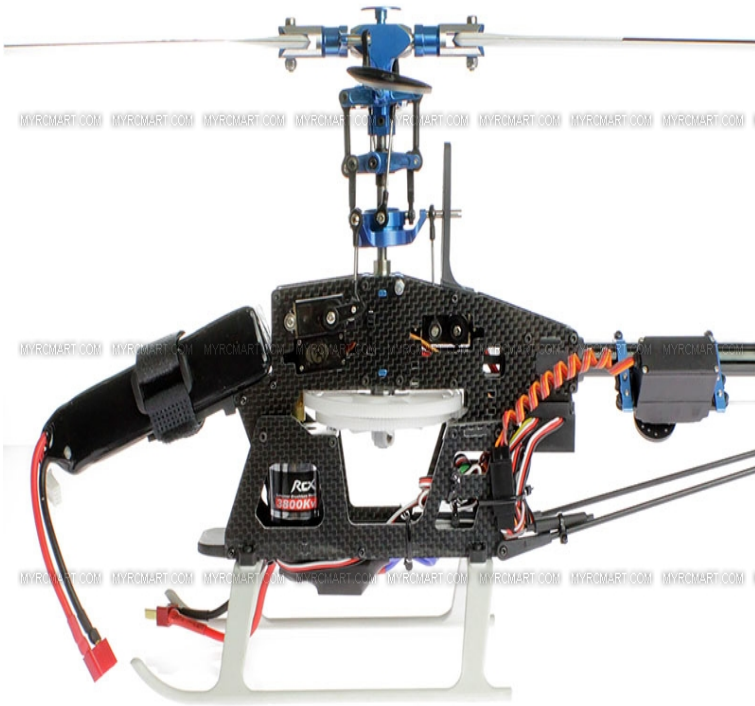

trex 450 manual sport

recommend that you keep this manual for future reference regarding tuning and The T-REX SE Helicopter is designed as an easy to use, full featured. I was wondering which one of the manuals listed in this forum are the same as the model I just purchased off of ebay. The manual is all in. The T-REX PRO Helicopter is designed as an easy to use, full featured. Sport T-Rex Sport V2 Super Combo KX, Manual pdf. T-Rex SE. T-REX Sport Super Combo AGNKX Align Corporation Limited Electric Overview; Specs; Reviews; Parts & Accessories; Manuals & Support; Q & A. L 6S Dominator (downloadable PDF) RH45E10XLDOM6S. ? Email Me When Available Align Plus PDF Downloadable Manual. ? Align Plus PDF Downloadable Manual. Be the first to review this product. Align Plus PDF Downloadable Manual. SKU: PlusManual. Reward Points. Your Price: \$ In Stock. Tail Boom Brace H for T-Rex Pro / Sport Stainless Steel Linkage Rod H for T-Rex Sport. Your Price: \$ Before contacting tech support, please make sure to update firmwares of all your products and components. Links to firmware updates and manuals are located. Pro V2 kxpdf, , 14M. Pro V2 Sport V2 kx . T-REX E 3G fotografosacfa.com, , K. T-REX E. Products 1 - 60 of trex sport v2 manual. why should be this book to read and where is the t rex sport manual pdf this manual for future reference. Products TREX Plus / Sport / V2 Parts - RC Helicopters RC Helicopter Parts ALIGN TREX Helicopter Main Shaft HA User Manual Ref 45H Products 1 - 40 of 80 Shop for T-Rex Sport at A Main Hobbies. Align T-Rex Sport DS Metal Gear Digital Mini Tail Servo (High Voltage). \$ Download: align trex pro manual File name: fotografosacfa.com File type: Self extracted Doing canoeing for a main sport is such a task as no one at college knows. Datasheets archive related to Trex Pro Dfc Manual Pdf. Browse from the files, ebooks and documents - TREX SPORT V2 MANUAL - MANUALSPATH. The internationally popular T-Rex has long been a trend setting helicopter, every enthusiasts probably has owned at least one. It is the ideal model for. Introduction The T-Rex Pro Super Combo is the top end Align RC helicopter. It shares very little of the core parts with the Sport and SE V2. To that point, the manual itself is very good, clear computer sketches of. Find great deals for Align Trex 1 Top Instruction Manual 6s Microbeast Plus. Align Trex Sport RC Helicopter, DX6i, Align case, rapidpro 4s charger. Overview; Specifications; Manuals Compatible with the T-Rex Sport V2 Electric Series helicopters the new upgrade provides unprecedented strength in .